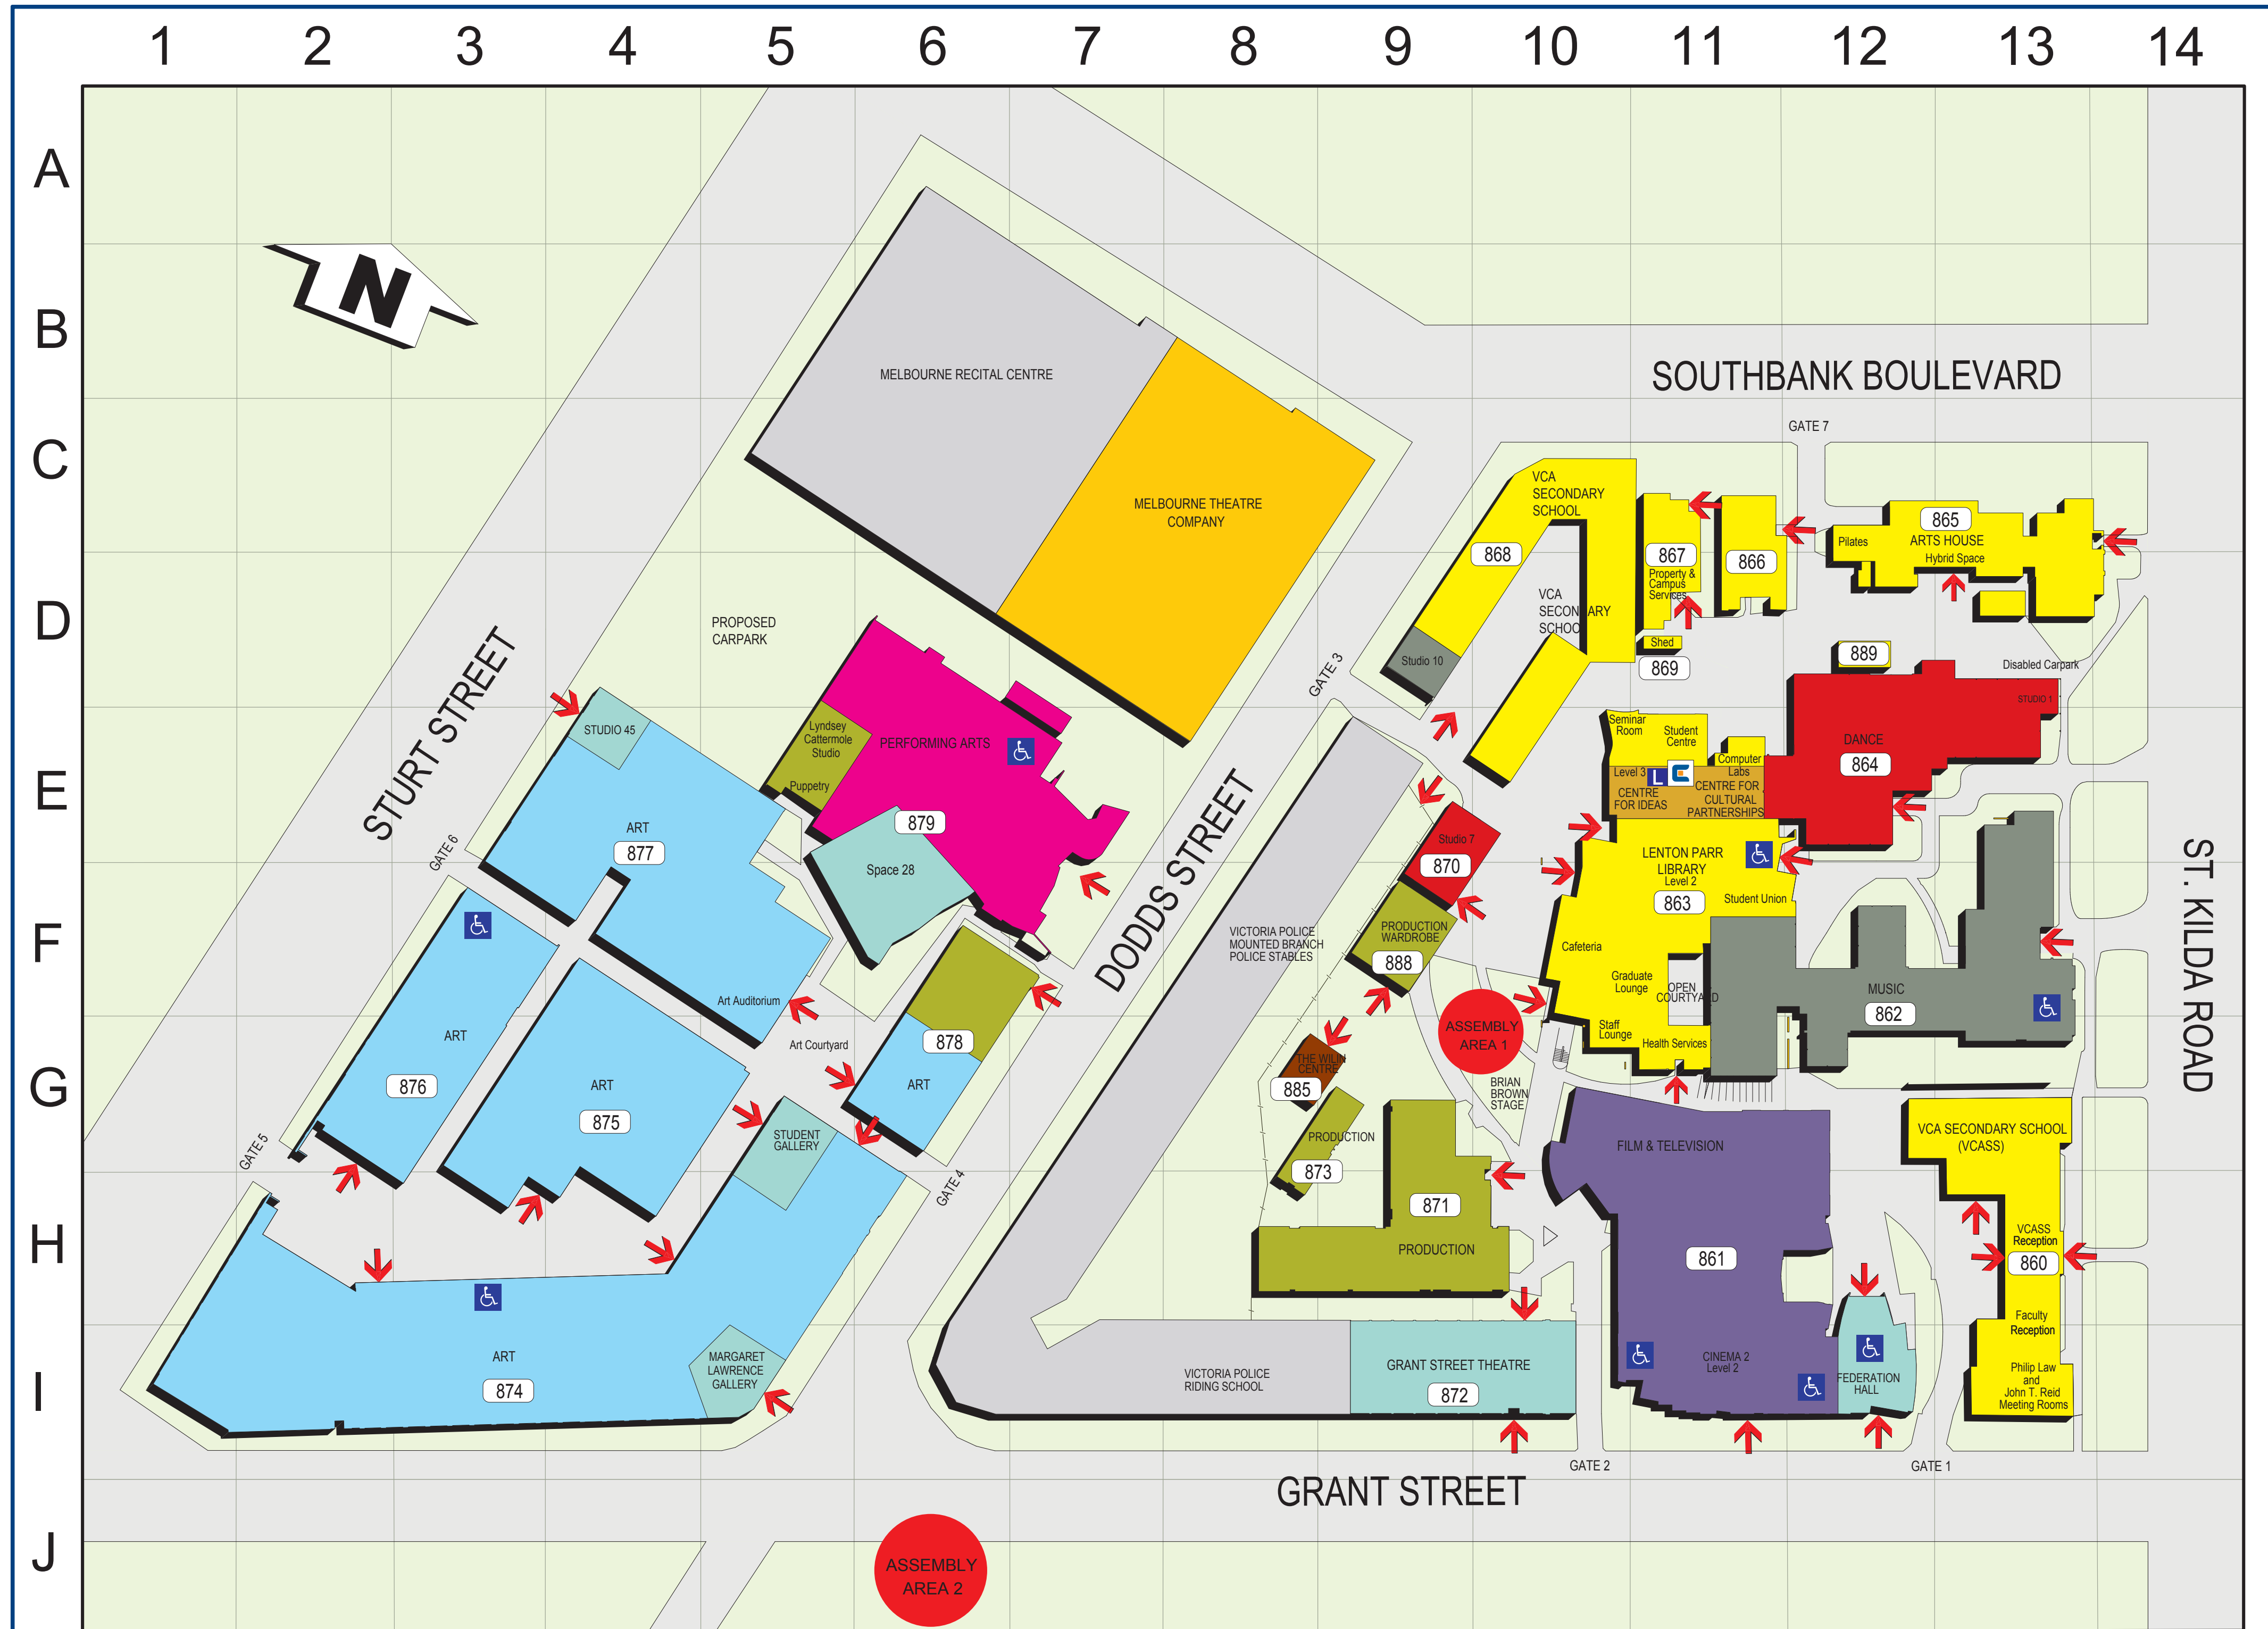

STUDENT & ADMINISTRATIVE SERVICES

Building Name or Occupant	No	Grid
Art	874	H5
Art	875	G4
Art	876	G3
Art	878	G6
Art (Auditorium)	877	F5
Arts House	865	C13
Cafeteria	863	F10
Centre for Cultural Partnerships	863	E11
Centre for Ideas	863	E11
Dance	864	E12
Dance Studio	870	E9
Faculty Reception	860	H13
Federation Hall	861	I12
Film and Television	861	I11
Grant Street Theatre	872	I10
Lenton Parr Library	863	E11
Lyndsey Cattermole Studio	879	E5
Margaret Lawrence Gallery	874	I5
Music	862	F13
Performing Arts	879	F7
Production	873	G9
Production	871	H9
Production Wardrobe	888	F9
Property and Campus Services	867	D11
Puppetry	879	E5
Seminar Room	863	E10
Student Centre	863	E11
Space 28	879	F6
Studio 7	870	F9
Studio 10	868	D9
Studio 45	877	D4
The Wilin Centre	885	G9
VCA Secondary School	868	C10
VCA Secondary School Reception	860	H13

EMERGENCY CONTACT NUMBERS

Switchboard (Internal Dial 9)	- 9685 9300
Security	
External	- 9685 9311
Internal	- 311
Outside line (Emergencies)	- Dial 0 First
Poisons Information Centre	- 131 126
Fire	- 000
Ambulance	- 000
Police	- 000
Police (Non Emergency)	- 9865 2111

- Main Entry to Buildings
- Wheelchair accessible toilets
- Assembly Area
- Student Centre
- Lift

Southbank Campus

Faculty of the VCA and Music

THE UNIVERSITY OF
MELBOURNE

234 St Kilda Rd
Southbank, 3006
Victoria.
Tel: (61 3) 9685 9300
Fax: (61 3) 9682 1841
Melway Ref : 2F H9

- Art
- Central Administration Space
- Centre for Ideas
- Film and TV
- Music
- Performance and Exhibition Spaces
- Performing Arts - Dance
- Performing Arts - Production
- Performing Arts - Theatre
- Wilin Centre